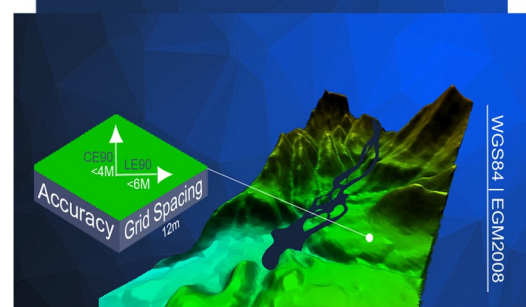

SOUTHERN MAPPING
A WOOLPERT COMPANY

www.southernmapping.com
+27 011 267 2609

WGSS84 | EGM2008