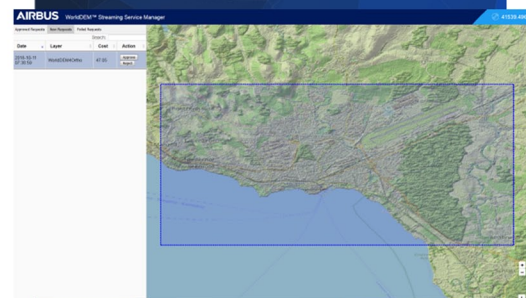

SOUTHERN MAPPING
A WOOLPERT COMPANY

www.southernmapping.com
+27 011 267 2609

WGSS84 | EGM2008