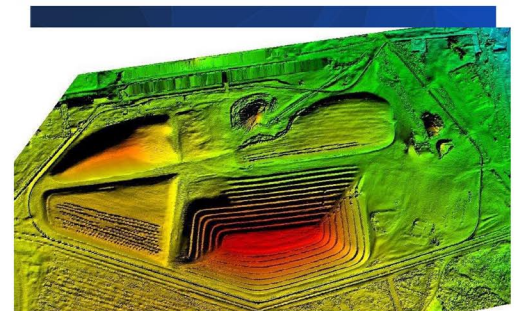

SOUTHERN MAPPING
A WOOLPERT COMPANY

www.southernmapping.com
+27 011 267 2609