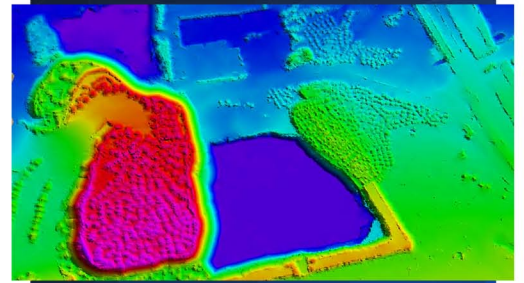

SOUTHERN MAPPING
A WOOLPERT COMPANY

www.southernmapping.com
+27 011 267 2609